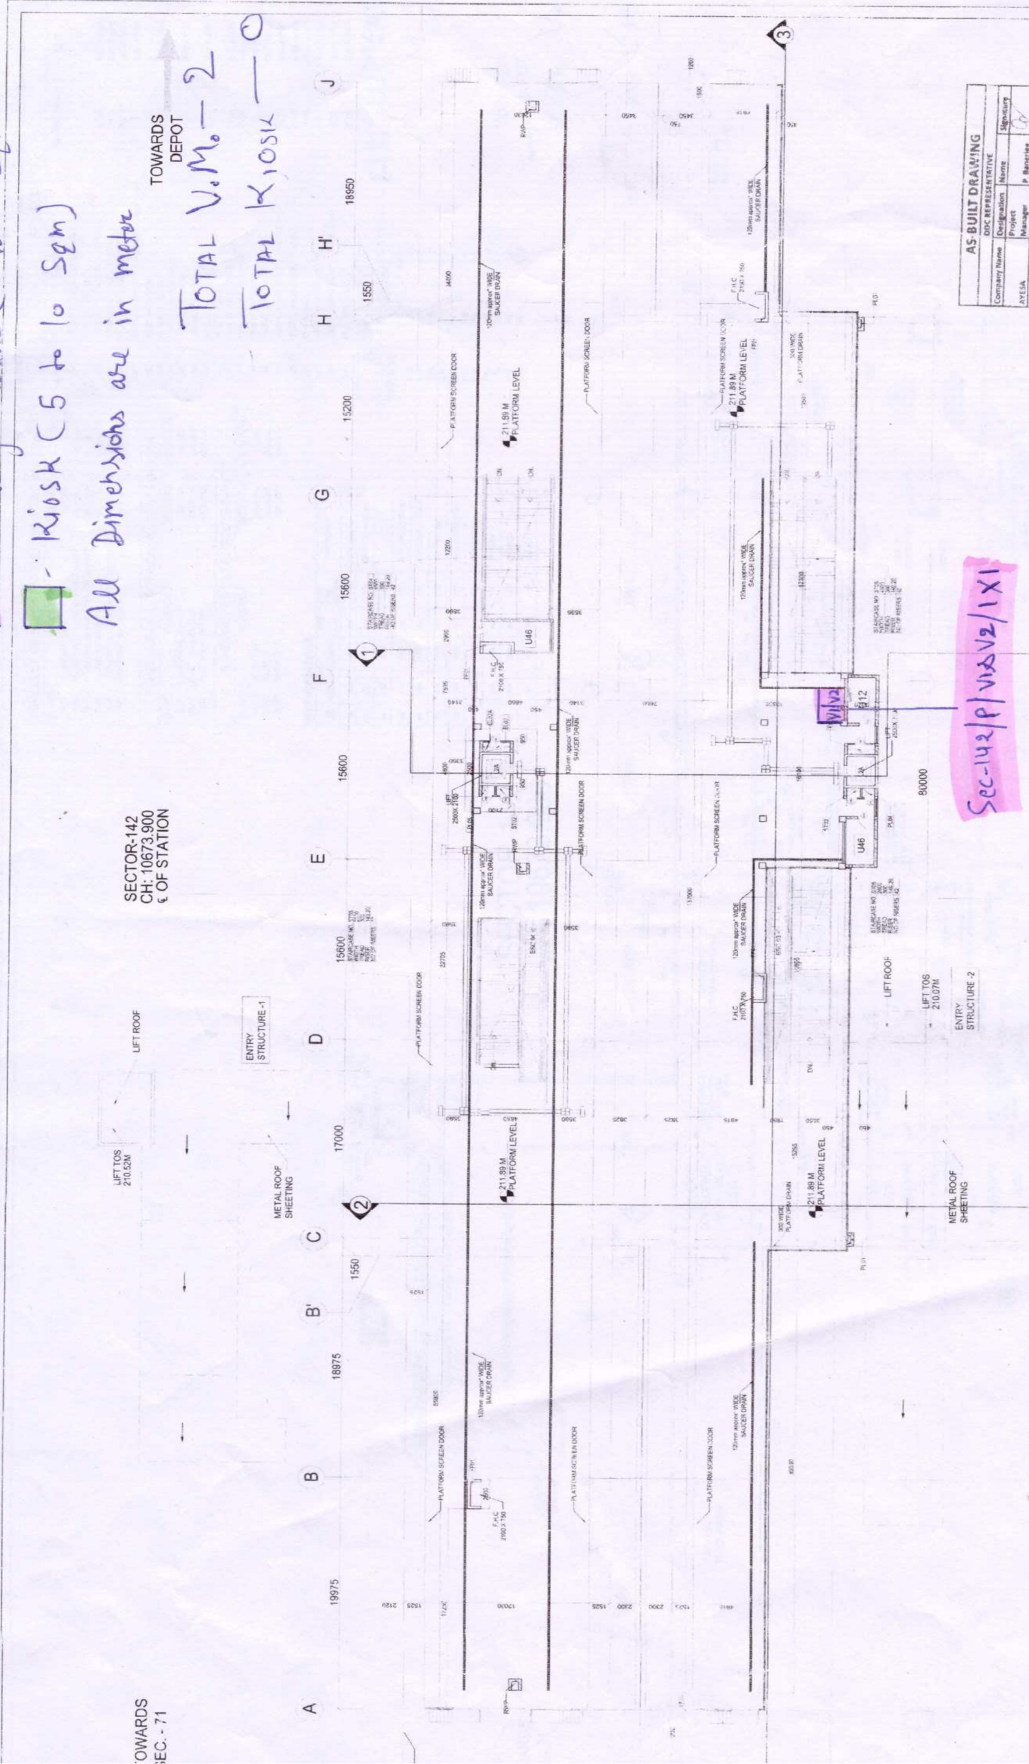

Sector-142 Platform level

- Vending Machine (0 to 5 Sgm)

- Kiosk (5 to 10 Sgm)

All Dimensions are in meter

TOWARDS
DEPOT

TOTAL V.M. - 2

TOTAL KIOSK - 0

TOWARDS
SEC. - 71

SECTOR: 142
CH. 0673.900
E OF STATION

Sec-142 P / VIS V2 / XI

AS-BUILT DRAWING			
DIOC REFLECTIVE			
Company Name	Designation	Issue	Signature
ATISA	Project Manager